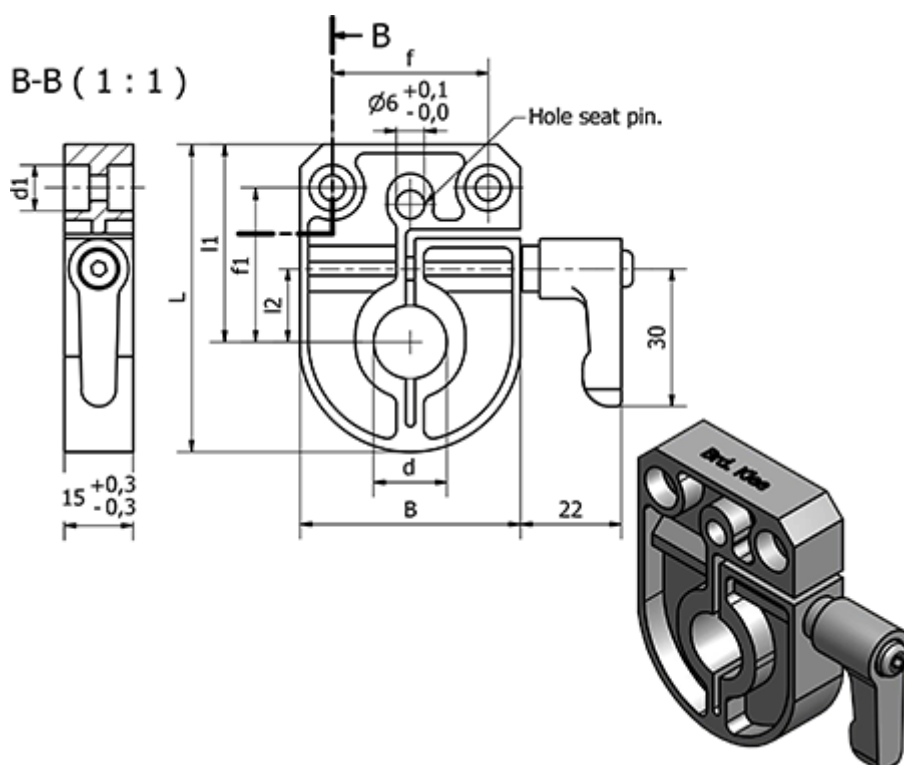

Article number: 2307087904  
Description: E+G Clamping plate  
BSA52-15

## Measures

B = 48  
d = 15  
d1 = 5.5  
f = 34  
f1 = 33  
L = 68  
I1 = 42.5  
I2 = 16

Type = BSA52-15